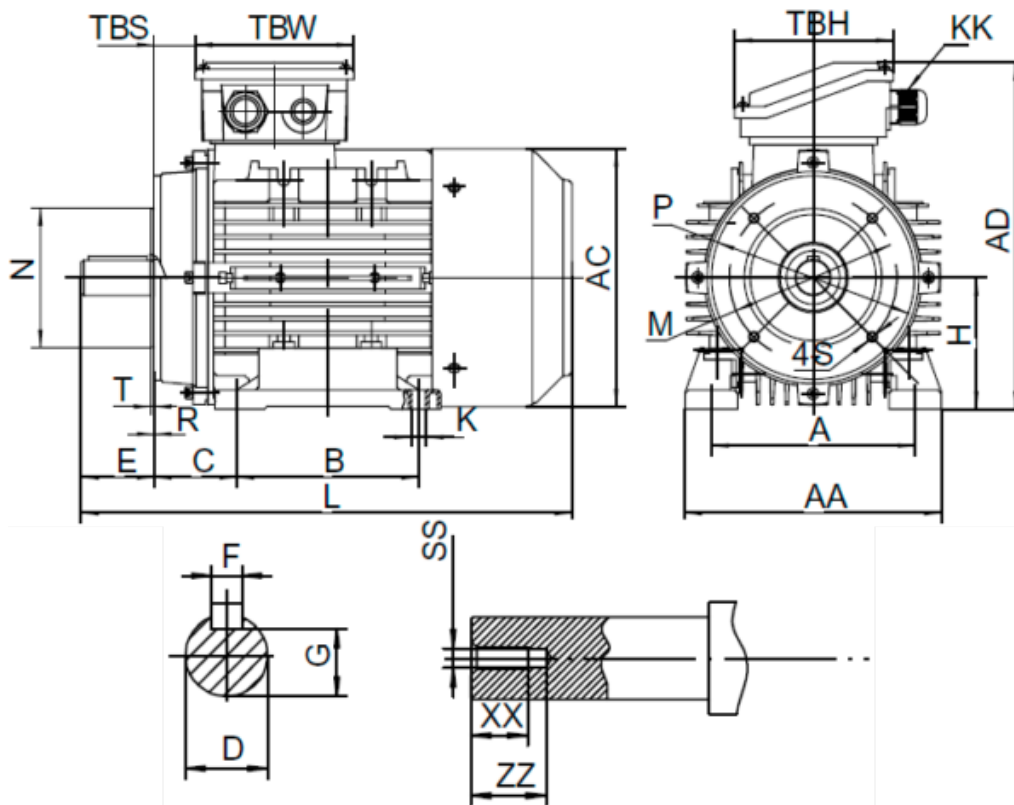

# Data Sheet

Article number: 25180030041640

Description: Kleedrive T3A 100L2-4 3.0kw 1400 rpm UL/CSA  
3x230/400V 50 HZ IP55 B34 Eff=87,7%

## Measures

A = 160	F = 8	R = 0	ZZ = 30
AA = 200	G = 24	S = M8	
AC = Ø199	H = 100	SS = M10	
AD = 260	HD = 160	T = 3.5	
B = 140	L = 376	TBH = 118	
C = 63	M = Ø130	TBS = 32	
D = Ø28	N = Ø110	TBW = 118	
E = 60	P = Ø160	XX = 22	